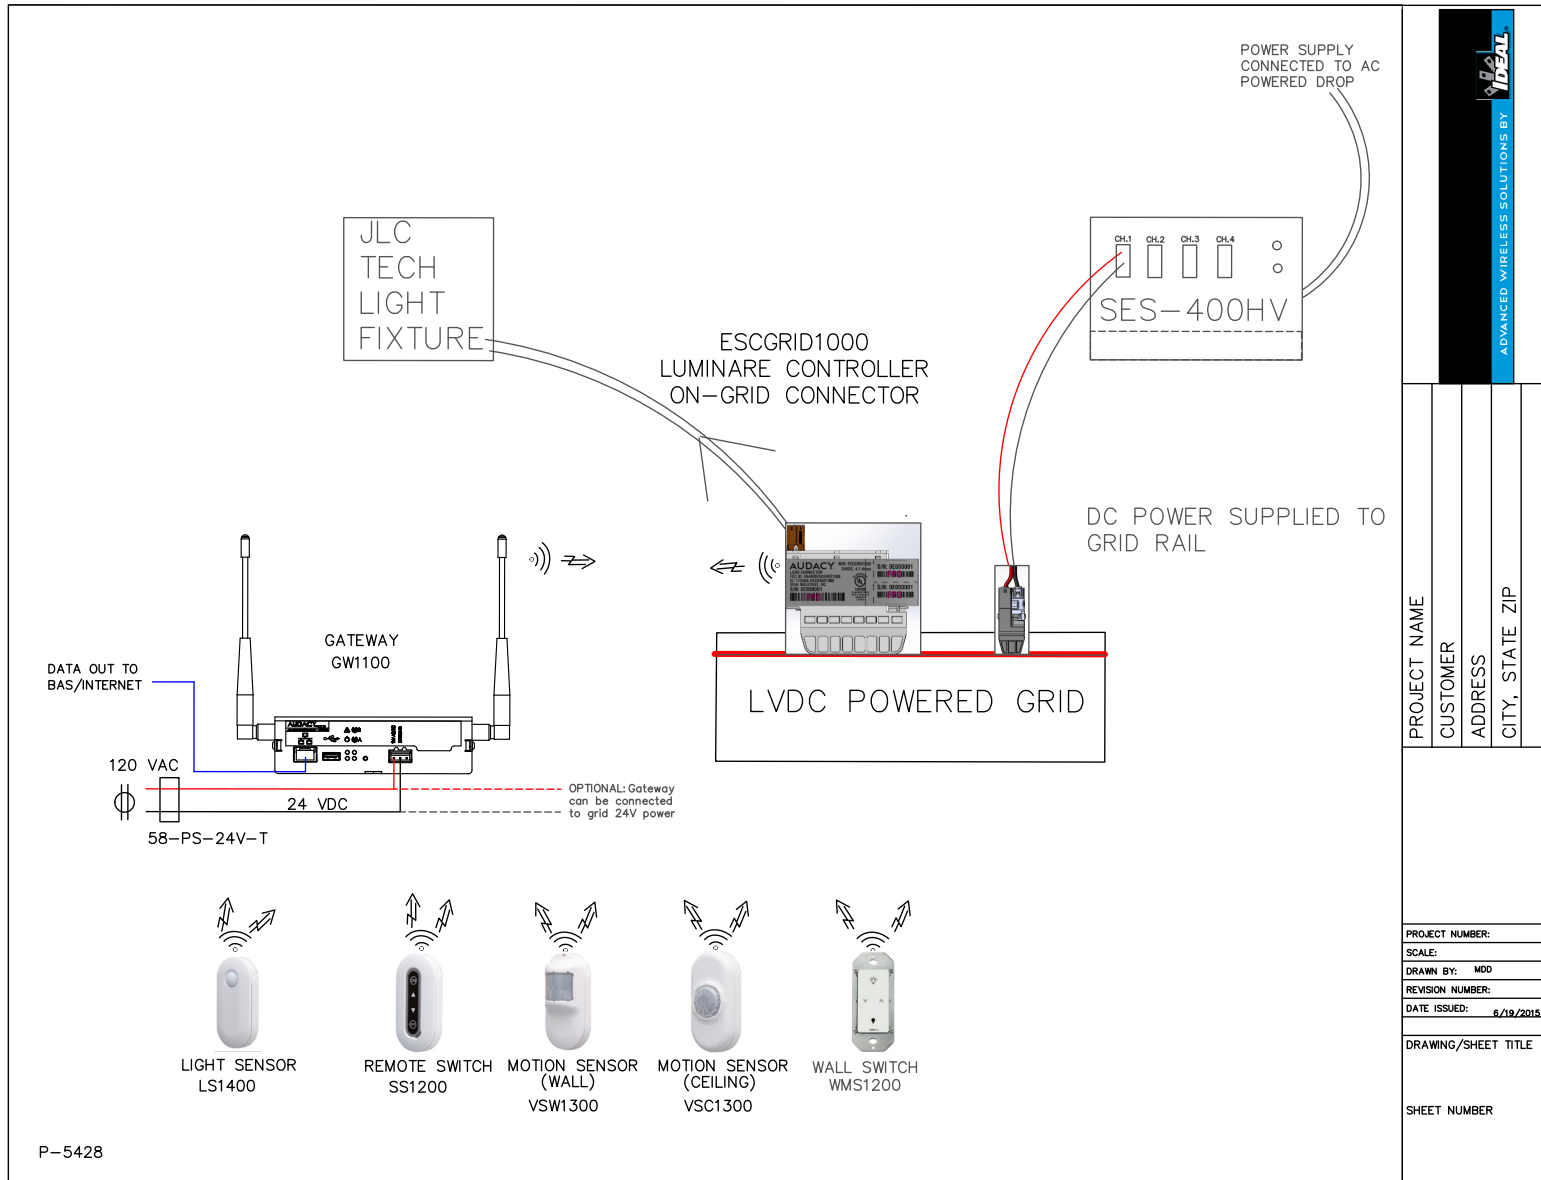

ESCGRID1000 LVDC CEILING GRID LUMINAIRE CONTROLLER ONE-LINE DRAWING

IBEW
ADVANCED WIRELESS SOLUTIONS BY

PROJECT NAME
CUSTOMER
ADDRESS
CITY, STATE, ZIP

PROJECT NUMBER:
SCALE:
DRAWN BY: MDD
REVISION NUMBER:
DATE ISSUED: 6/19/2015

DRAWING/SHEET TITLE
SHEET NUMBER